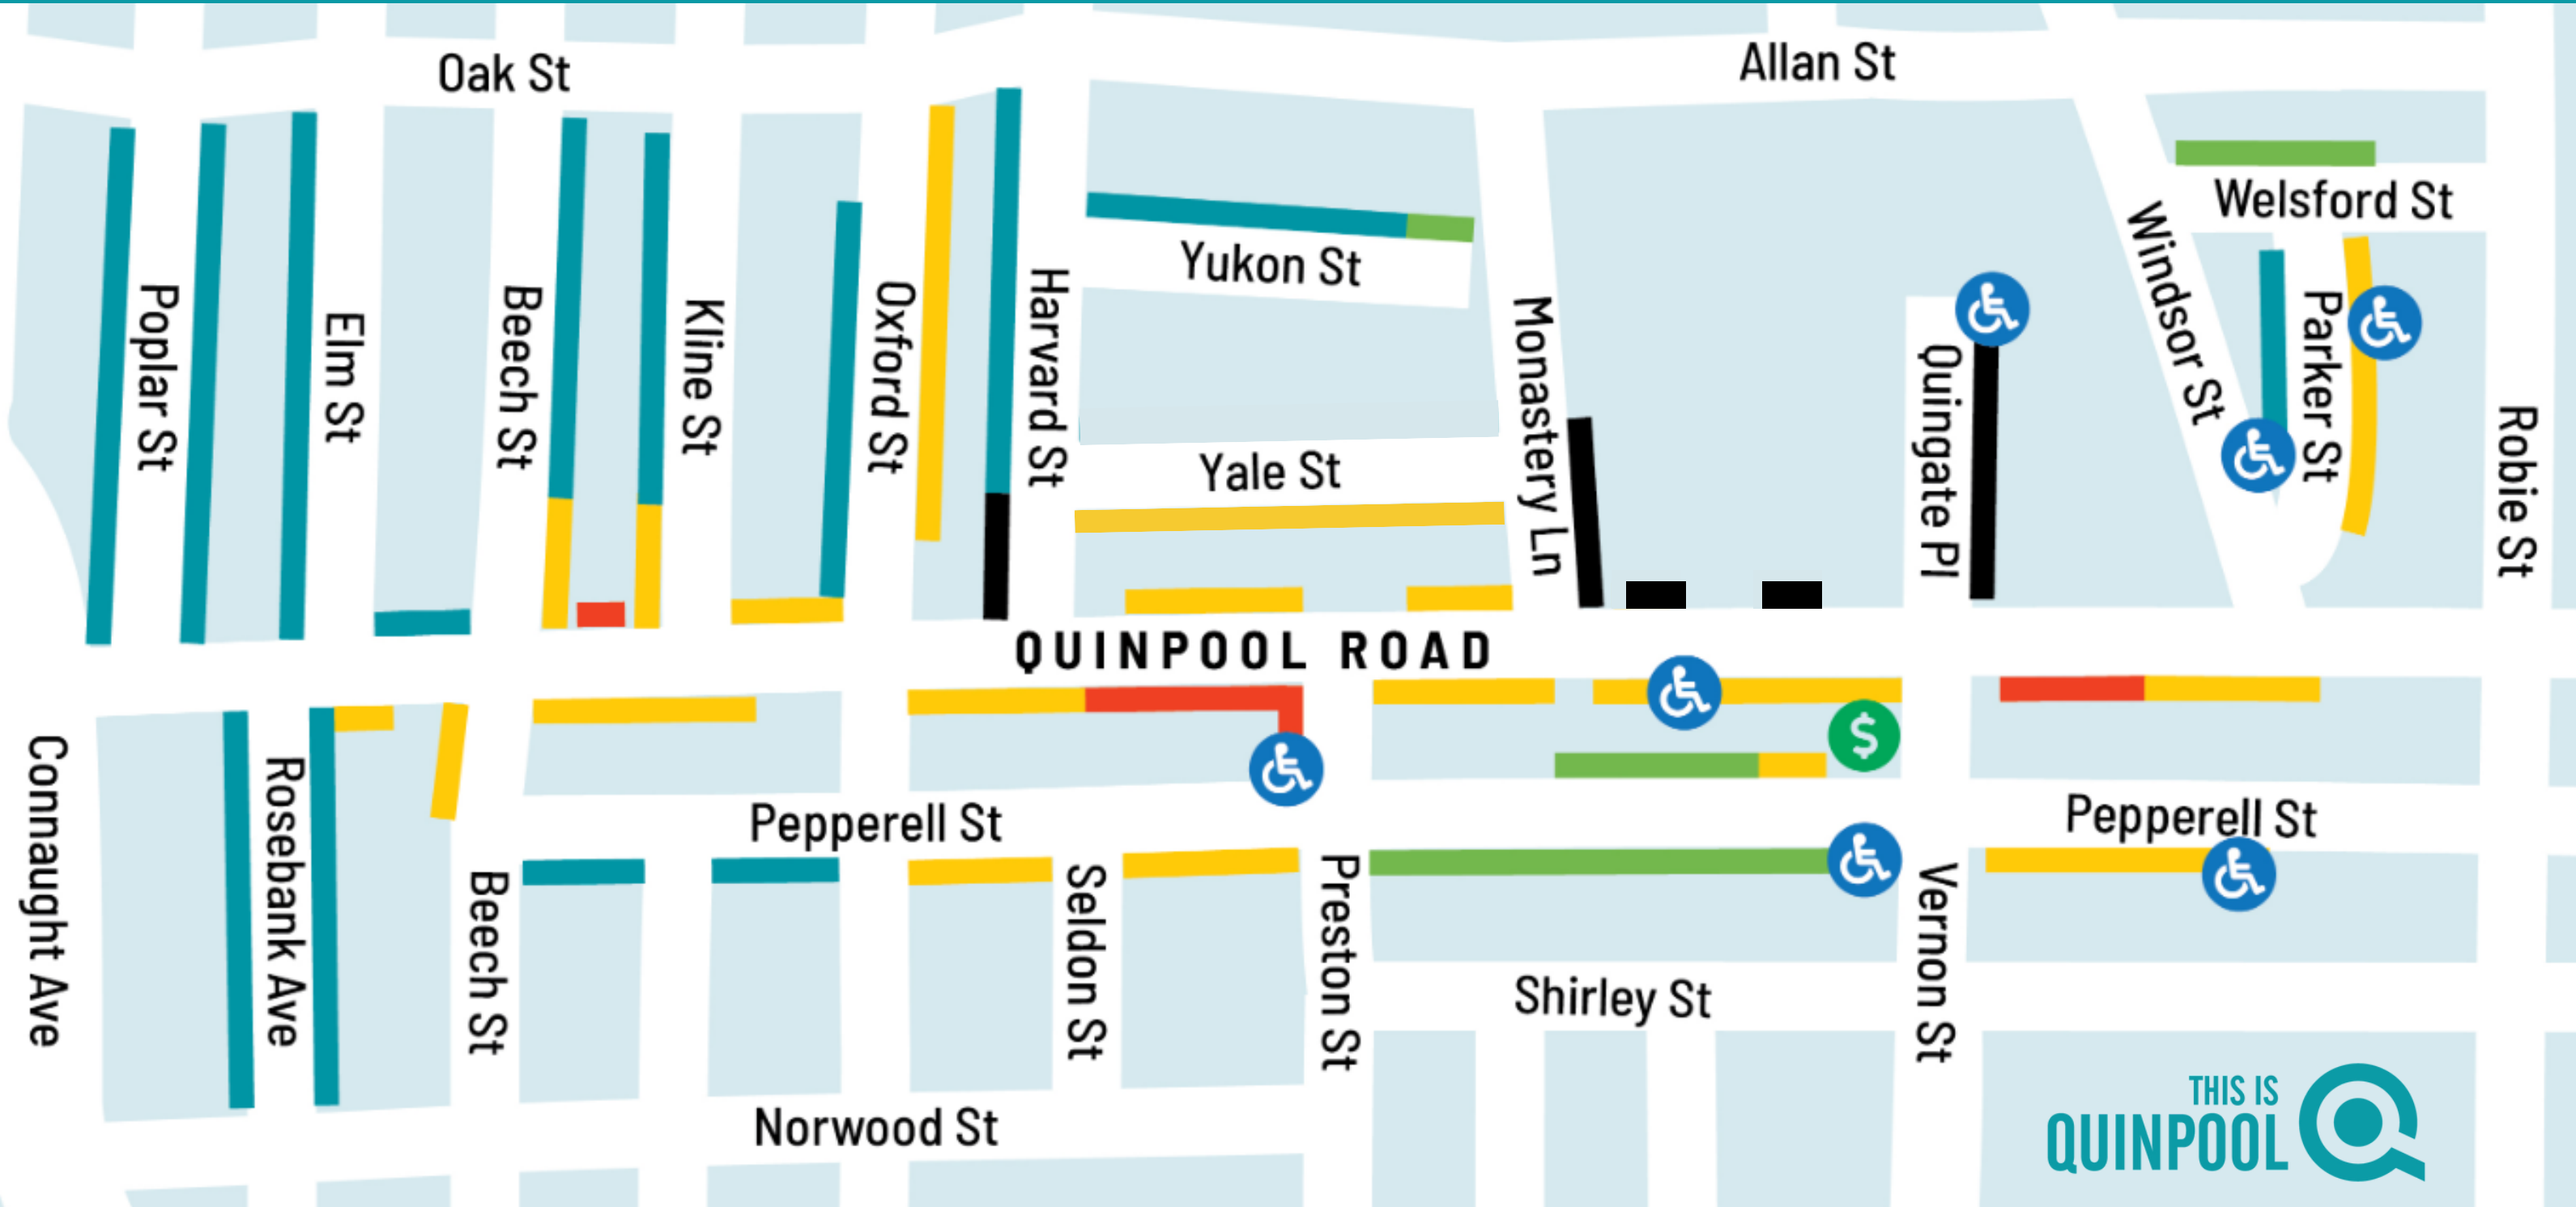

# PARKING

- All Day Parking
- One Hour Parking
- Two Hour Parking
- 15-30 Minute Parking
- HotSpot Parking
- Parkade